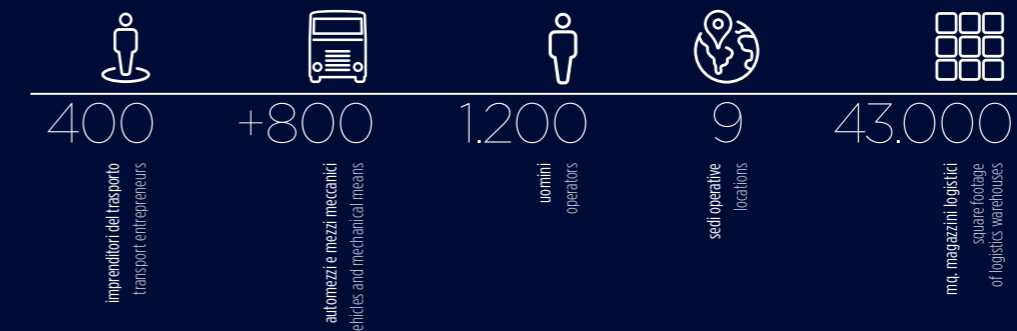

UN GRUPPO DI UOMINI CHE HA CONDIVISO L'INNOVAZIONE
NEL MONDO DEL TRASPORTO FACENDONE UNA PROFESSIONE

A GROUP OF EXPERTS WHO HAVE SHARED INNOVATION
IN THE WORLD OF TRANSPORT AND TURNED IT INTO A PROFESSION

GRUPPO CONSAR

Consar nasce alla fine degli anni settanta in sintonia con la fiorente attività industriale, artigianale e manifatturiera del territorio romagnolo, favorita anche dal crescente sviluppo del porto commerciale di Ravenna.

Negli ultimi decenni, il modificarsi del quadro sociale, politico ed economico globale coinvolge anche l'economia italiana condizionando pesantemente anche il mondo del trasporto.

Consar ha da subito condiviso lo studio di un nuovo modello comunitario della movimentazione e della logistica delle merci. Grazie alla sua riconosciuta competenza, all'analisi delle nuove esigenze delle imprese e all'apertura verso mercati non più solo nazionali, il Gruppo è diventato un protagonista attivo del rinnovato sistema dei trasporti.

I costanti investimenti per la qualificazione del lavoro e della solidità aziendale, la forte e condivisa solidarietà sociale, hanno visto Consar intraprendere nuove strade confermandosi tra i più validi interpreti nella competizione commerciale europea.

Ogni uomo del Gruppo Consar ha fatto propria questa innovazione, trasformando il proprio lavoro in una professione.

Il Gruppo Consar, con sistema qualità certificato, ottimizza i propri servizi attraverso le

Divisioni Operative:

CISTERNATO
AMBIENTE
MERCİ CONVENZIONALI
MOVIMENTO TERRA
SPECIALI - SOLLEVAMENTO
SERVIZI LOGISTICI

THE CONSAR GROUP